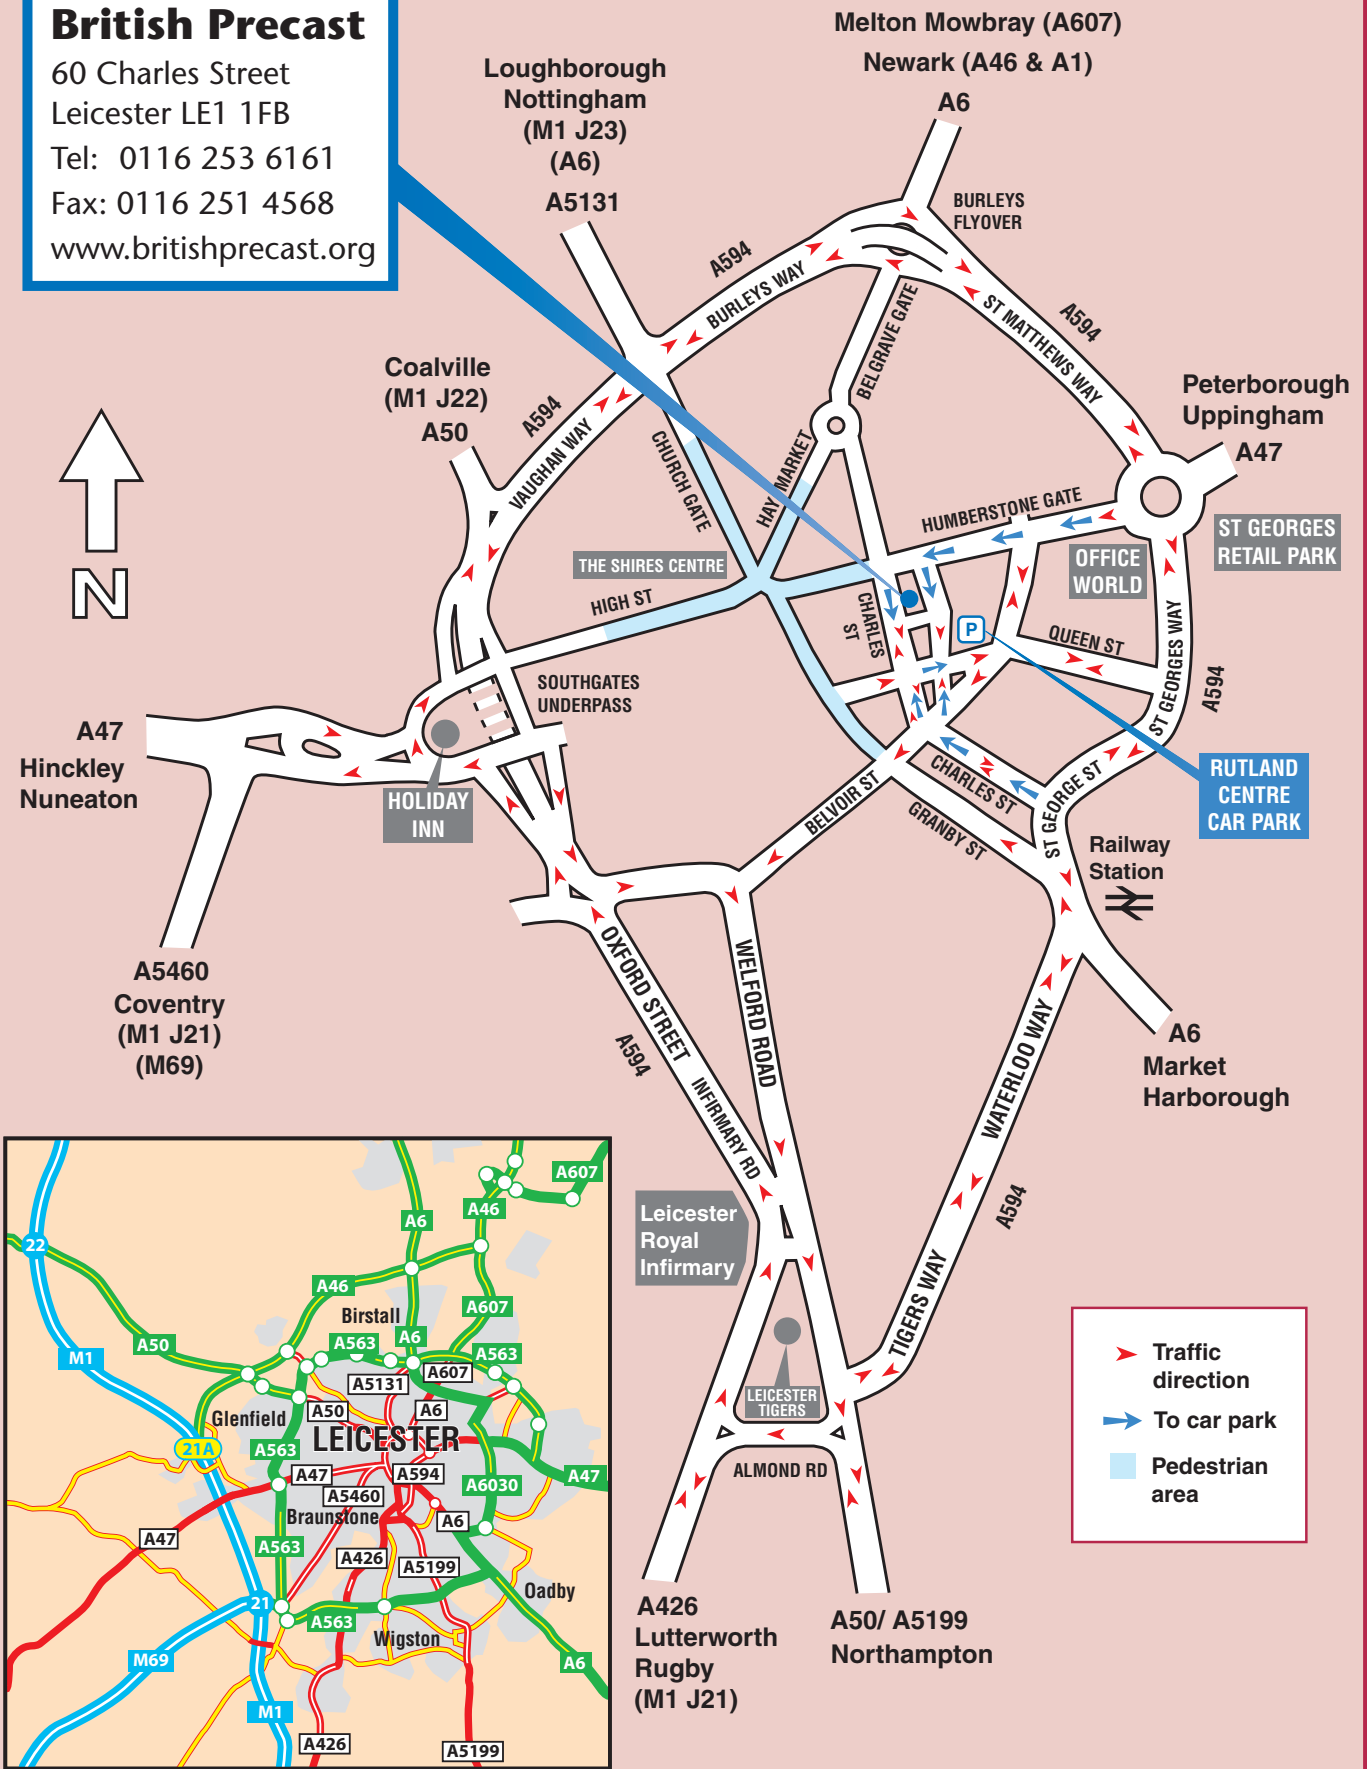

ROUTE MAP TO BRITISH PRECAST

British Precast
 60 Charles Street
 Leicester LE1 1FB
 Tel: 0116 253 6161
 Fax: 0116 251 4568
www.britishprecast.org

- Traffic direction
- To car park
- Pedestrian area